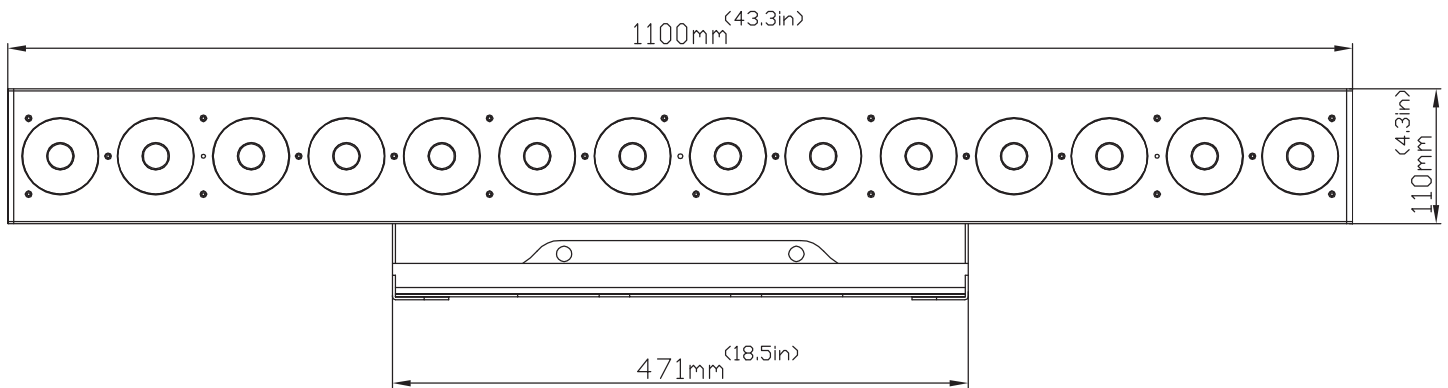

ACL CURTAIN™

SKU# ACL035

Dimensional Drawings

Specifications are subject to change without any prior written notice. 07/15

Weight: 24.0 lbs. (10.9 kg)

No Glare Shield

Glare Shield Installed

Elation Professional USA | 6122 S. Eastern Ave. | Los Angeles, CA. 90040
323-582-3322 | 323-832-9142 fax | www.elationlighting.com | info@elationlighting.com