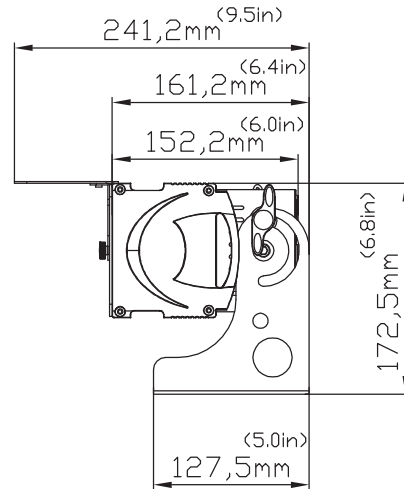

ACL CURTAIN™

SKU# ACL035

Dimensional Drawings

Specifications are subject to change without any prior written notice. 07/15

Weight: 24.0 lbs. (10.9 kg)

No Glare Shield

Glare Shield Installed

Elation Professional USA | 6122 S. Eastern Ave. | Los Angeles, CA. 90040
323-582-3322 | 323-832-9142 fax | www.elationlighting.com | info@elationlighting.com