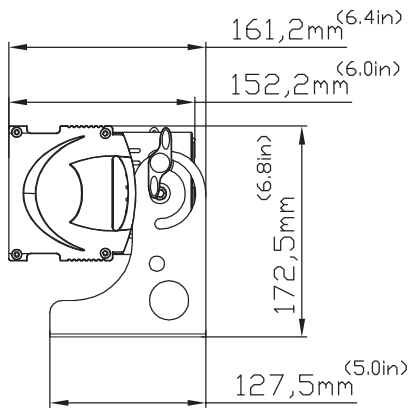

ACL CURTAIN™

SKU# ACL035

Dimensional Drawings

Specifications are subject to change without any prior written notice. 07/15

Weight: 24.0 lbs. (10.9 kg)

No Glare Shield

Glare Shield Installed

Elation Professional USA | 6122 S. Eastern Ave. | Los Angeles, CA. 90040
323-582-3322 | 323-832-9142 fax | www.elationlighting.com | info@elationlighting.com