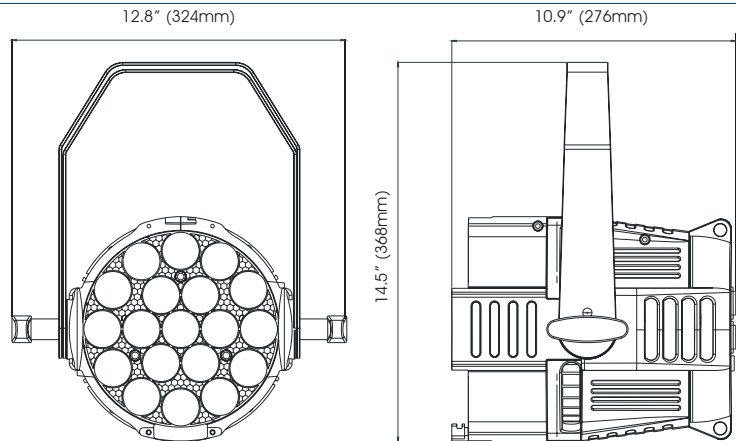

DIMENSIONAL DIAGRAM

OPTIONAL ACCESSORIES

ORDER CODE	ITEM
TRIGGER CLAMP	Heavy Duty Wrap Around Hook Style Clamp
BD-08	Barn Door
EWDMSYSTEM	Wireless DMX System (1 Transmitter, 1 Receiver)
EWDMXT	Wireless DMX Transmitter
EWDMXR	Wireless DMX Receiver
PLC3	3' (1m) PowerCON PRO Link Cable
PLC6	6' (1.8m) PowerCON PRO Link Cable
AC5PDMX5PRO	5 ft. (1.5m) 5pin PRO DMX Cable
AC5PDMX10PRO	10 ft. (3m) 5pin PRO DMX Cable
	Additional Cable Lengths Available

Specifications are subject to change without notice ©Elation Professional

Elation Professional USA | 6122 S. Eastern Ave. | Los Angeles, CA. 90040
323-582-3322 | 323-832-9142 fax | www.elationlighting.com | info@elationlighting.com

Elation Professional B.V. | Junostraat 2 | 6468 EW Kerkrade, Netherlands
+31 45 546 85 66 | +31 45 546 85 96 fax | www.elationlighting.eu | info@elationlighting.eu