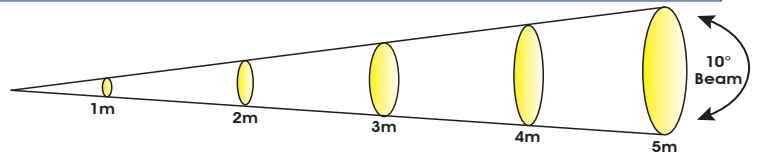

SIZE / WEIGHT

Length: 12.8" (324mm)
 Width: 10.9" (276mm)
 Vertical Height: 14.5" (368mm)
 Weight: 15.9 lbs. (7.2kg)

ELECTRICAL / THERMAL

AC 100-240V - 50/60Hz
 220W Max Power Consumption
 -4°F (-20°C) to 104°F (40°C)

APPROVALS / RATINGS

IP20

INSTALLATION

Rigging: Dual Yoke / Floor Stand
 Yoke Hole Diameter: 0.47" (12mm)
 Working Position: Any (360°)

INCLUDED ITEMS

6 ft (1.8m) powerCON Cable

Optional Barn Door

PHOTOMETRIC DATA

MIN ZOOM		m		ft		m		ft		m		ft		m		ft	
Distance		1	3.3	2	6.6	3	9.8	4	13.1	5	16.4						
10° Beam Diameter		0.4	1.3	0.5	1.6	0.7	2.3	0.9	3.0	1.1	3.6						
	lux	fc	lux	fc	lux	fc	lux	fc	lux	fc	lux	fc					
RED LEDs		8,500	790	4,200	390	1,700	158	970	90	620	58						
GREEN LEDs		26,000	2,415	10,800	1,003	5,000	465	2,700	251	1,700	158						
BLUE LEDs		8,800	818	380	35	160	15	90	8	63	6						
WHITE LEDs		31,500	2,926	1,400	130	6,000	557	3,300	307	2,100	195						
FULL ON		65,000	6,039	29,500	2,741	12,600	1,171	6,900	641	4,400	409						

MAX ZOOM		m		ft		m		ft		m		ft		m		ft	
Distance		1	3.3	2	6.6	3	9.8	4	13.1	5	16.4						
60° Beam Diameter		1.7	5.6	3	9.8	4.4	14.4	5.8	19.0	7.5	24.6						
	lux	fc	lux	fc	lux	fc	lux	fc	lux	fc	lux	fc					
RED LEDs		1,000	93	2,800	260	130	12	84	8	55	5						
GREEN LEDs		3,000	279	800	74	380	35	220	20	140	13						
BLUE LEDs		1,100	102	31	3	16	1	10	1	8	1						
WHITE LEDs		3,600	334	951	88	460	43	250	23	170	16						
FULL ON		7,200	669	2,000	186	900	84	540	50	360	33						