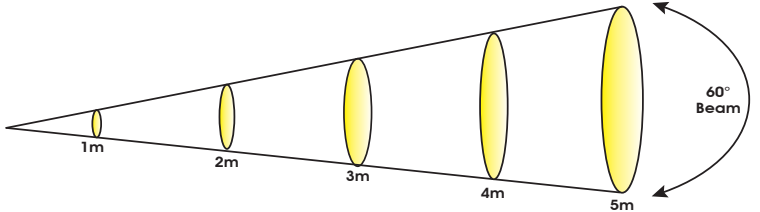

SIZE / WEIGHT

Length: 12.8" (324mm)
 Width: 10.9" (276mm)
 Vertical Height: 14.5" (368mm)
 Weight: 15.9 lbs. (7.2kg)

ELECTRICAL / THERMAL

AC 100-240V - 50/60Hz
 220W Max Power Consumption
 -4°F (-20°C) to 104°F (40°C)

APPROVALS / RATINGS

IP20

INSTALLATION

Rigging: Dual Yoke / Floor Stand
 Yoke Hole Diameter: 0.47" (12mm)
 Working Position: Any (360°)

INCLUDED ITEMS

6 ft (1.8m) powerCON Cable

Optional Barn Door

PHOTOMETRIC DATA

MIN ZOOM		m		ft		m		ft		m		ft		m		ft	
Distance		1	3.3	2	6.6	3	9.8	4	13.1	5	16.4						
10° Beam Diameter		0.4	1.3	0.5	1.6	0.7	2.3	0.9	3.0	1.1	3.6						
	lux	fc	lux	fc	lux	fc	lux	fc	lux	fc	lux	fc					
RED LEDs		8,500	790	4,200	390	1,700	158	970	90	620	58						
GREEN LEDs		26,000	2,415	10,800	1,003	5,000	465	2,700	251	1,700	158						
BLUE LEDs		8,800	818	380	35	160	15	90	8	63	6						
WHITE LEDs		31,500	2,926	1,400	130	6,000	557	3,300	307	2,100	195						
FULL ON		65,000	6,039	29,500	2,741	12,600	1,171	6,900	641	4,400	409						

MAX ZOOM		m		ft		m		ft		m		ft		m		ft	
Distance		1	3.3	2	6.6	3	9.8	4	13.1	5	16.4						
60° Beam Diameter		1.7	5.6	3	9.8	4.4	14.4	5.8	19.0	7.5	24.6						
	lux	fc	lux	fc	lux	fc	lux	fc	lux	fc	lux	fc					
RED LEDs		1,000	93	2,800	260	130	12	84	8	55	5						
GREEN LEDs		3,000	279	800	74	380	35	220	20	140	13						
BLUE LEDs		1,100	102	31	3	16	1	10	1	8	1						
WHITE LEDs		3,600	334	951	88	460	43	250	23	170	16						
FULL ON		7,200	669	2,000	186	900	84	540	50	360	33						