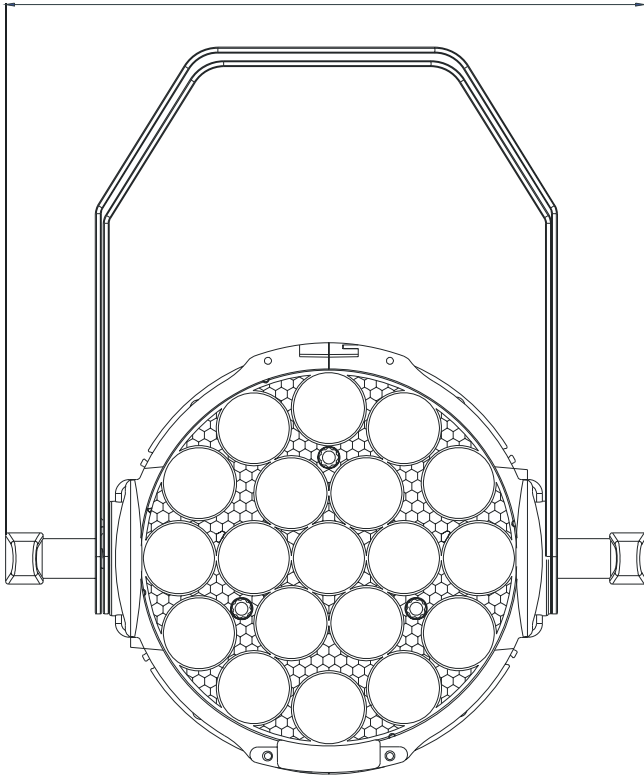

ARENA PAR ZOOM™

SKU# ARE801

Dimensional Drawings

Specifications and improvements in the design of this unit are subject to change without any prior written notice.

12.8" (324mm)

10.9" (276mm)

14.5" (368mm)

Elation Professional USA - Corporate Headquarters | 6122 S. Eastern Ave. | Los Angeles, CA. 90040
323-582-3322 | 323-832-9142 fax | www.elationlighting.com | info@elationlighting.com