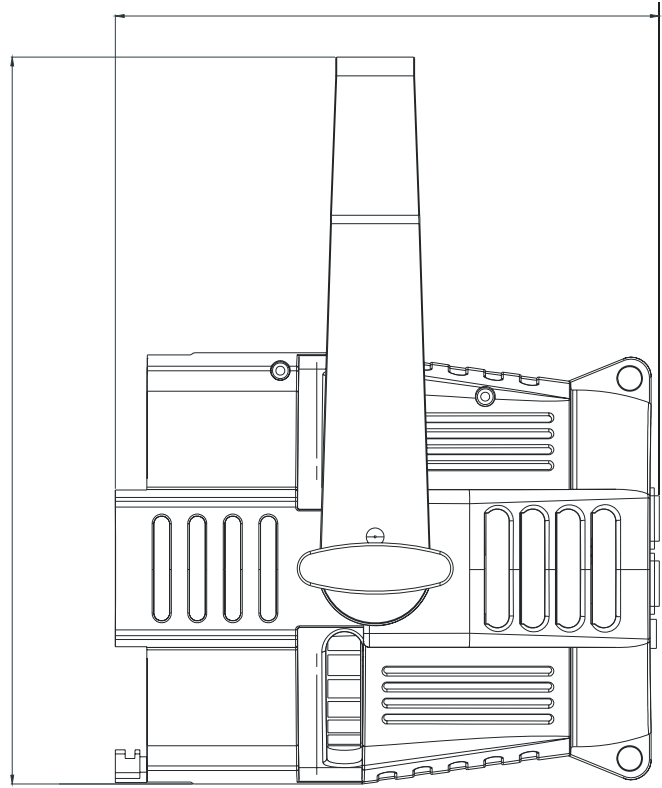

ARENA PAR ZOOM™

SKU# ARE801

Dimensional Drawings

Specifications and improvements in the design of this unit are subject to change without any prior written notice.

12.8" (324mm)

10.9" (276mm)

14.5" (368mm)

Elation Professional USA - Corporate Headquarters | 6122 S. Eastern Ave. | Los Angeles, CA. 90040
323-582-3322 | 323-832-9142 fax | www.elationlighting.com | info@elationlighting.com