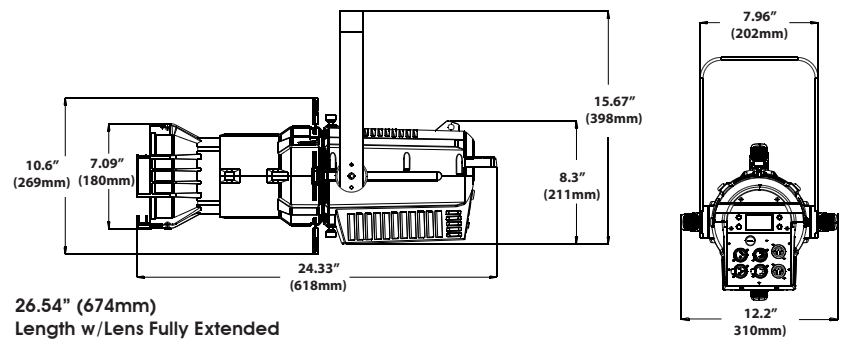

DIMENSIONAL DIAGRAM

26.54" (674mm)
Length w/Lens Fully Extended

OPTIONAL ACCESSORIES

ORDER CODE	ITEM
TRIGGER CLAMP	Heavy Duty Wrap Around Hook Style Clamp
PHD019	Profile High Definition Lens 19°
PHD126	Profile High Definition Lens 26°
PHD236	Profile High Definition Lens 36°
PHD350	Profile High Definition Lens 50°
PLC3	3 ft. (1m) powerCON PRO Link Cable
AC5PDMX5PRO	5 ft. (1.5m) 5pin PRO DMX Cable
	Additional Cable Lengths Available