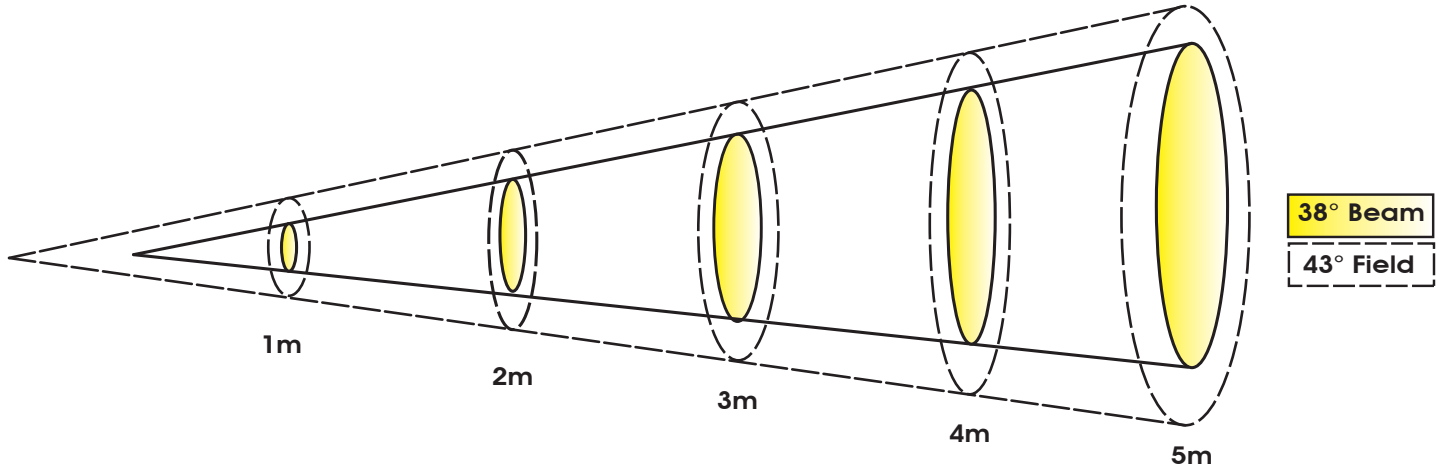

## Photometric Data

Specifications are subject to change without any prior written notice.

	1 m	3.3 ft	2 m	6.6 ft	3 m	9.8 ft	4 m	13.1 ft	5 m	16.4 ft
28° Beam Diameter	0.48	1.6	1.01	3.3	1.54	5.1	2.09	6.9	2.62	8.6
33° Field Diameter	0.59	1.9	1.23	4.0	1.86	6.1	2.48	8.1	3.12	10.2
	<b>lux</b>	<b>fc</b>	<b>lux</b>	<b>fc</b>	<b>lux</b>	<b>fc</b>	<b>lux</b>	<b>fc</b>	<b>lux</b>	<b>fc</b>
CW LEDs	3,561	331	1,603	149	905	84	584	54	382	35
WW LEDs	3,447	320	1,587	147	872	81	550	51	379	35
AMBER LEDs	1,166	108	589	55	318	30	201	19	138	13
FULL ON	6,425	597	2,975	276	1,625	151	999	93	686	64

## Photometric Data - 38° Frost Lens

Specifications are subject to change without any prior written notice.

FROST FILTER	1 m	3.3 ft	2 m	6.6 ft	3 m	9.8 ft	4 m	13.1 ft	5 m	16.4 ft
38° Beam Diameter	0.69	2.3	1.42	4.7	2.14	7.0	2.87	9.4	3.59	11.8
48° Field Diameter	0.79	2.6	1.62	5.3	2.45	8.0	3.27	10.7	4.1	13.5
	<b>lux</b>	<b>fc</b>	<b>lux</b>	<b>fc</b>	<b>lux</b>	<b>fc</b>	<b>lux</b>	<b>fc</b>	<b>lux</b>	<b>fc</b>
CW LEDs	1,920	178	772	72	344	32	227	21	157	15
WW LEDs	1,887	175	740	69	262	24	211	20	148	14
AMBER LEDs	651	60	253	24	113	10	77	7	55	5
FULL ON	3,196	297	918	85	466	43	282	26	193	18