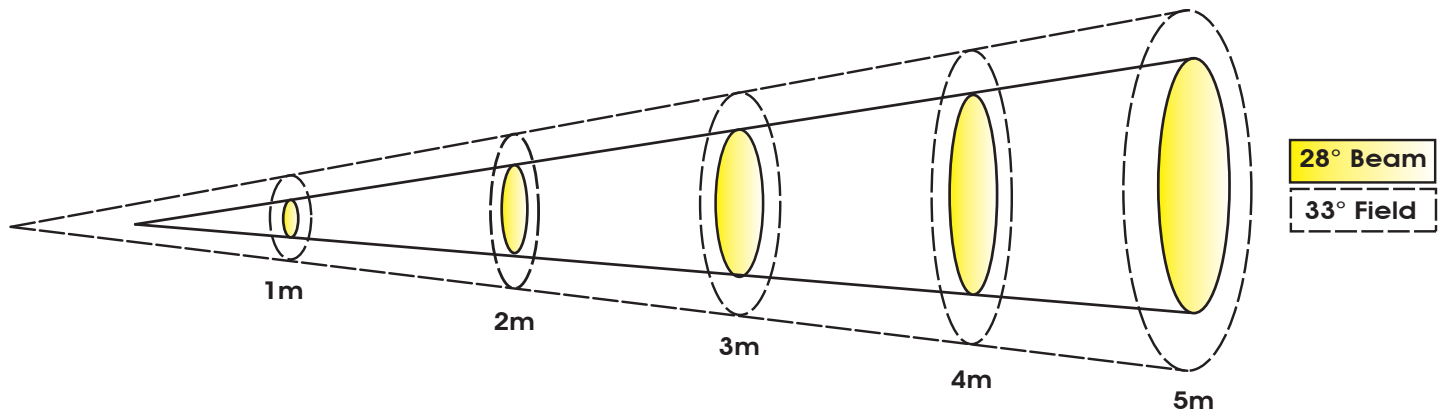

## Photometric Data

Specifications are subject to change without any prior written notice.

	1 m	3.3 ft	2 m	6.6 ft	3 m	9.8 ft	4 m	13.1 ft	5 m	16.4 ft
28° Beam Diameter	0.48	1.6	1.01	3.3	1.54	5.1	2.09	6.9	2.62	8.6
33° Field Diameter	0.59	1.9	1.23	4.0	1.86	6.1	2.48	8.1	3.12	10.2
	<b>lux</b>	<b>fc</b>	<b>lux</b>	<b>fc</b>	<b>lux</b>	<b>fc</b>	<b>lux</b>	<b>fc</b>	<b>lux</b>	<b>fc</b>
CW LEDs	3,561	331	1,603	149	905	84	584	54	382	35
WW LEDs	3,447	320	1,587	147	872	81	550	51	379	35
AMBER LEDs	1,166	108	589	55	318	30	201	19	138	13
FULL ON	6,425	597	2,975	276	1,625	151	999	93	686	64