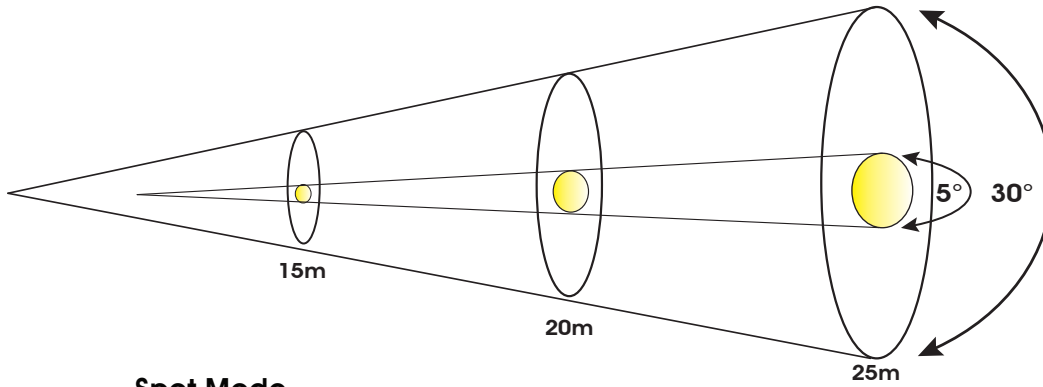

PLATINUM SBX™

SKU# EPB600

Photometric Data

Specifications are subject to change without any prior written notice.

Beam Mode	m	ft	m	ft	m	ft
Distance	15	49.2	20	65.6	25	82.0
3° MIN Diameter	0.84	2.8	1.12	3.7	1.4	4.6
18° MAX Diameter	4.76	15.6	6.34	20.8	7.93	26.0
Photometrics	lux	fc	lux	fc	lux	fc
3° MIN FULL ON	107,000	9,940	64,220	5,966	41,960	3,898
18° MAX FULL ON	4,147	385	2,435	226	1,620	150

Spot Mode	m	ft	m	ft	m	ft
Distance	15	49.2	20	65.6	25	82.0
5° MIN Spot Diameter	1.38	4.5	1.84	6.0	2.3	7.5
30° MAX Spot Diameter	7.88	25.9	10.5	34.4	13.13	43.1
Photometrics	lux	fc	lux	fc	lux	fc
5° MIN FULL ON	5,133	477	2,953	274	1,970	183
	210	20	125	12	85	8