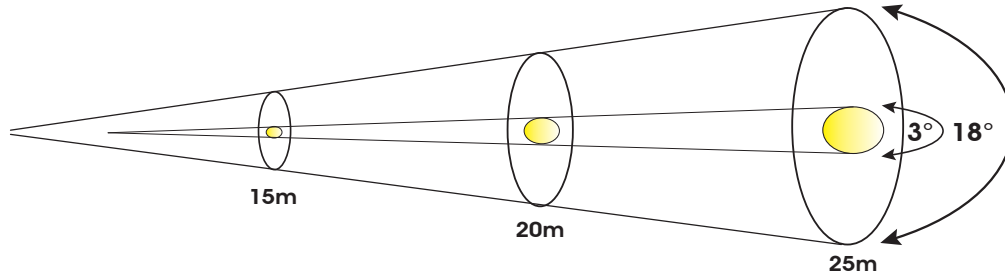

PLATINUM SBX™

SKU# EPB600

Photometric Data

Specifications are subject to change without any prior written notice.

Beam Mode	m	ft	m	ft	m	ft
Distance	15	49.2	20	65.6	25	82.0
3° MIN Diameter	0.84	2.8	1.12	3.7	1.4	4.6
18° MAX Diameter	4.76	15.6	6.34	20.8	7.93	26.0
Photometrics	lux	fc	lux	fc	lux	fc
3° MIN FULL ON	107,000	9,940	64,220	5,966	41,960	3,898
18° MAX FULL ON	4,147	385	2,435	226	1,620	150

Spot Mode	m	ft	m	ft	m	ft
Distance	15	49.2	20	65.6	25	82.0
5° MIN Spot Diameter	1.38	4.5	1.84	6.0	2.3	7.5
30° MAX Spot Diameter	7.88	25.9	10.5	34.4	13.13	43.1
Photometrics	lux	fc	lux	fc	lux	fc
5° MIN FULL ON	5,133	477	2,953	274	1,970	183
	210	20	125	12	85	8