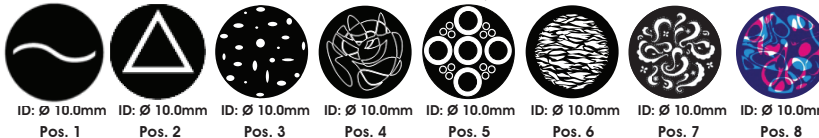

**PHOTOMETRIC DATA**

**Beam Mode**

Distance	15m	49.2 ft	20m	65.6 ft	25m	82 ft
3° MIN Diameter	0.84	2.8	1.12	3.7	1.4	4.6
18° MAX Diameter	4.76	15.6	6.34	20.8	7.93	26.0
Photometrics	lux	fc	lux	fc	lux	fc
3° MIN FULL ON	107,000	9,940	64,220	5,966	41,960	3,898
18° MAX FULL ON	4,147	385	2,435	226	1,620	150

**Spot Mode**

Distance	15m	49.2 ft	20m	65.6 ft	25m	82 ft
5° MIN Diameter	1.38	4.5	1.84	6.0	2.3	7.5
30° MAX Diameter	7.88	25.9	10.5	34.4	13.13	43.1
Photometrics	lux	fc	lux	fc	lux	fc
5° MIN FULL ON	5,133	477	2,953	274	1,970	183
30° MAX FULL ON	210	20	125	12	85	8

**COLORS AND GOBOS**

**COLOR WHEEL**

**INTERCHANGEABLE-ROTATING GOBO WHEEL 1 - OD: Ø16.1mm\*\***

**STATIC-STAMPED GOBO WHEEL 2**

**\*\*IMPORTANT NOTICE REGARDING GOBO DIMENSIONS AND CUSTOM GOBOS**

OD = Outside Diameter | ID = Image Diameter  
Due to varying manufacturing processes, it is highly recommended to provide a gobo and holder sample from the fixture to 3rd party custom gobo vendors for accurate sizing.