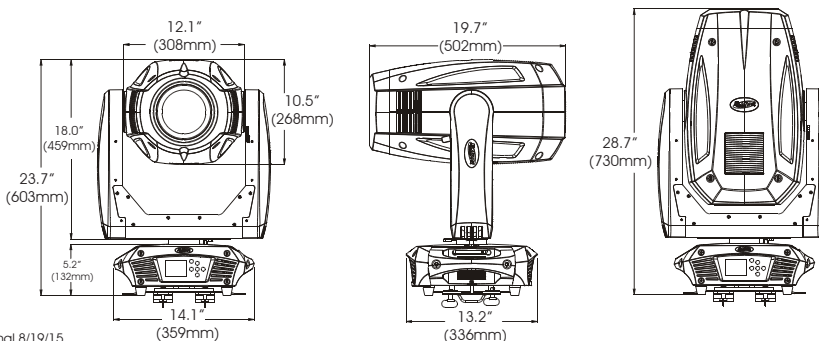

**SIZE / WEIGHT**

Length: 14.1" (359mm)  
Width: 19.7" (502mm)  
Vertical Height: 28.7" (730mm)  
Weight: 73.0 lbs. (33.1 kg)

**ELECTRICAL / THERMAL**

AC 100-240V - 50/60Hz  
550W Max Power Consumption  
14°F to 113°F (-10°C to 45°C)

**Spot Mode**

Distance	15m	49.2 ft	20m	65.6 ft	25m	82 ft
5° MIN Diameter	1.38	4.5	1.84	6.0	2.3	7.5
30° MAX Diameter	7.88	25.9	10.5	34.4	13.13	43.1
Photometrics	lux	fc	lux	fc	lux	fc
5° MIN FULL ON	5,133	477	2,953	274	1,970	183
30° MAX FULL ON	210	20	125	12	85	8

**COLORS AND GOBOS**

**COLOR WHEEL**

**INTERCHANGEABLE-ROTATING GOBO WHEEL 1 - OD: Ø16.1mm\*\***

**STATIC-STAMPED GOBO WHEEL 2**

**\*\*IMPORTANT NOTICE REGARDING GOBO DIMENSIONS AND CUSTOM GOBOS**

OD = Outside Diameter | ID = Image Diameter  
Due to varying manufacturing processes, it is highly recommended to provide a gobo and holder sample from the fixture to 3rd party custom gobo vendors for accurate sizing.

**DIMENSIONAL DIAGRAMS**

Specifications are subject to change without notice ©Elation Professional 8/19/15