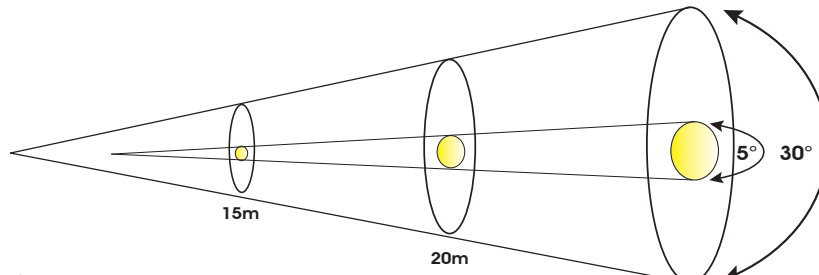

**SIZE / WEIGHT**

Length: 14.1" (359mm)  
Width: 19.7" (502mm)  
Vertical Height: 28.7" (730mm)  
Weight: 73.0 lbs. (33.1 kg)

**ELECTRICAL / THERMAL**

AC 100-240V - 50/60Hz  
550W Max Power Consumption  
14°F to 113°F (-10°C to 45°C)

**APPROVALS / RATINGS**

cETLus | IP20

**INSTALLATION**

Rigging: Clamps (Not Included)  
Working Position: Flat Surface / Inverted (180°)

**INCLUDED ITEMS**

(2) Omega Brackets, (1) 5pin DMX  
(1) Safety Cable, (1) powerCON Cable

**PHOTOMETRIC DATA**

**Beam Mode**

Distance	15m	49.2 ft	20m	65.6 ft	25m	82 ft
3° MIN Diameter	0.84	2.8	1.12	3.7	1.4	4.6
18° MAX Diameter	4.76	15.6	6.34	20.8	7.93	26.0
Photometrics	lux	fc	lux	fc	lux	fc
3° MIN FULL ON	107,000	9,940	64,220	5,966	41,960	3,898
18° MAX FULL ON	4,147	385	2,435	226	1,620	150