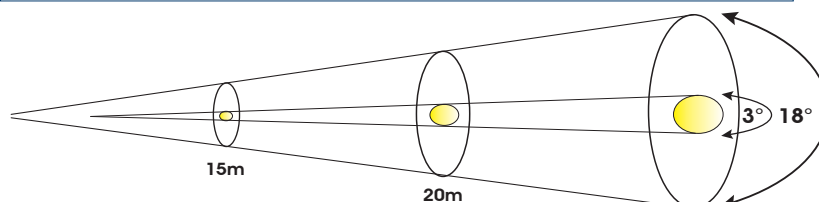

**SIZE / WEIGHT**

Length: 14.1" (359mm)  
Width: 19.7" (502mm)  
Vertical Height: 28.7" (730mm)  
Weight: 73.0 lbs. (33.1 kg)

**ELECTRICAL / THERMAL**

AC 100-240V - 50/60Hz  
550W Max Power Consumption  
14°F to 113°F (-10°C to 45°C)

**APPROVALS / RATINGS**

cETLus | IP20

**INSTALLATION**

Rigging: Clamps (Not Included)  
Working Position: Flat Surface / Inverted (180°)

**INCLUDED ITEMS**

(2) Omega Brackets, (1) 5pin DMX  
(1) Safety Cable, (1) powerCON Cable

**PHOTOMETRIC DATA**

**Beam Mode**

Distance	15m	49.2 ft	20m	65.6 ft	25m	82 ft
3° MIN Diameter	0.84	2.8	1.12	3.7	1.4	4.6
18° MAX Diameter	4.76	15.6	6.34	20.8	7.93	26.0
Photometrics	lux	fc	lux	fc	lux	fc
3° MIN FULL ON	107,000	9,940	64,220	5,966	41,960	3,898
18° MAX FULL ON	4,147	385	2,435	226	1,620	150