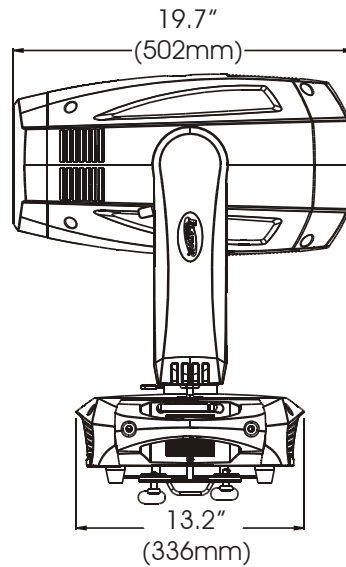

PLATINUM SBX™

SKU# EPB600

Dimensional Drawings

Specifications are subject to change without any prior written notice.

Weight: 73.0 lbs. (331 kg)

Elation Professional USA | 6122 S. Eastern Ave. | Los Angeles, CA. 90040
323-582-3322 | 323-832-9142 fax | www.elationlighting.com | info@elationlighting.com