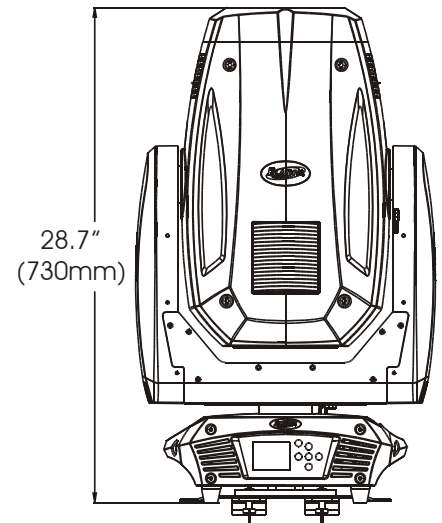

PLATINUM SBX™

SKU# EPB600

Dimensional Drawings

Specifications are subject to change without any prior written notice.

Weight: 73.0 lbs. (331 kg)

Elation Professional USA | 6122 S. Eastern Ave. | Los Angeles, CA. 90040
323-582-3322 | 323-832-9142 fax | www.elationlighting.com | info@elationlighting.com