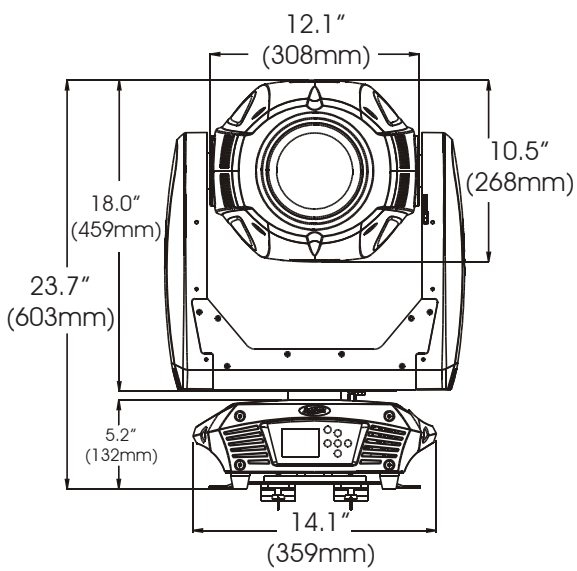

PLATINUM SBX™

SKU# EPB600

Dimensional Drawings

Specifications are subject to change without any prior written notice.

Weight: 73.0 lbs. (331 kg)

Elation Professional USA | 6122 S. Eastern Ave. | Los Angeles, CA. 90040
323-582-3322 | 323-832-9142 fax | www.elationlighting.com | info@elationlighting.com