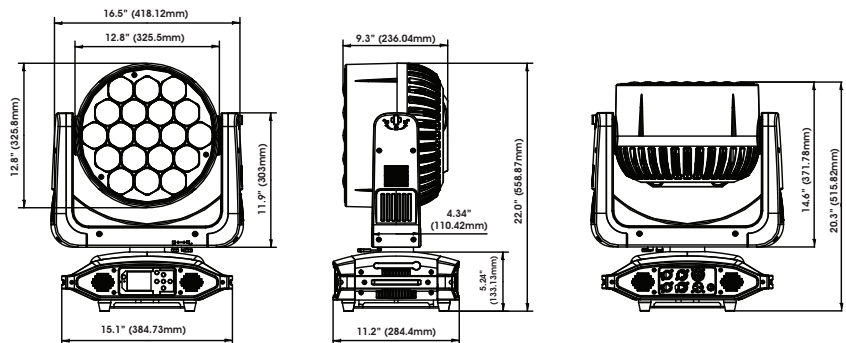

SIZE / WEIGHT

Length: 16.5" (418.1mm)
Width: 11.2" (284.4mm)
Vertical Height: 22.0" (558.9mm)
Weight: 47.0 lbs. (21.3 kg)

ELECTRICAL / THERMAL

AC 100-240V - 50/60Hz
600W Max Power Consumption
14°F to 113°F (-10°C to 45°C)

APPROVALS / RATINGS

PHOTOMETRIC DATA

MIN ZOOM - 5° Beam Diameter

	1 m	3.3 ft	2 m	6.6 ft	3 m	9.8 ft	4 m	13.1 ft	5 m	16.4 ft
	0.26	0.9	0.26	0.9	0.29	1.0	0.38	1.2	0.42	1.4
	lux	fc	lux	fc	lux	fc	lux	fc	lux	fc
RED	3,560	331	3,050	283	2,160	201	1,377	128	1,010	94
GREEN	11,000	1,022	10,070	936	7,357	683	4,650	432	3,199	297
BLUE	1,910	177	1,730	161	1,280	119	810	75	550	51
WHITE	19,830	1,842	17,530	1,629	12,660	1,176	8,123	755	5,532	514
AMBER	2,222	206	1,930	179	1,470	137	972	90	660	61
CYAN	6,316	587	5,680	528	4,162	387	2,625	244	1,776	165
U.V.	65	6	54	5	40	4	25	2	18	2
FULL ON	38,500	3,577	34,100	3,168	24,860	2,309	15,860	1,473	11,110	1,032

MAX ZOOM - 50° Beam Diameter

	1 m	3.3 ft	2 m	6.6 ft	3 m	9.8 ft	4 m	13.1 ft	5 m	16.4 ft
	1.49	4.9	2.76	9.1	4.43	14.5	5.52	18.1	6.9	22.6
	lux	fc	lux	fc	lux	fc	lux	fc	lux	fc
RED	588	55	166	15	80	7	51	5	34	3
GREEN	1,907	177	522	48	256	24	144	13	97	9
BLUE	340	32	91	8	44	4	24	2	16	2
WHITE	3,271	304	903	84	439	41	248	23	167	16
AMBER	361	34	104	10	50	5	30	3	21	2
CYAN	1,061	99	291	27	142	13	79	7	53	5
U.V.	12	1	3	0	2	0	1	0	1	0
FULL ON	6,670	620	1,844	171	896	83	500	46	341	32

DIMENSIONAL DIAGRAMS

OPTIONAL ACCESSORIES

ORDER CODE	ITEM
TRIGGER CLAMP	Heavy Duty Wrap Around Hook Style Clamp
DRCPLAT7	Dual Road Case For Platinum SEVEN™
EWDMSYSTEM	Wireless DMX System (Transmitter & Receiver)
AC5PDMX5PRO	5 ft. (1.5m) 5pin PRO DMX Cable
CAT6PRO5	5' (1.5m) CAT6 EtherCON Cable
NEU088	3 ft. (1m) powerCON TRUE1 Power Link Cable
	Additional cable lengths available