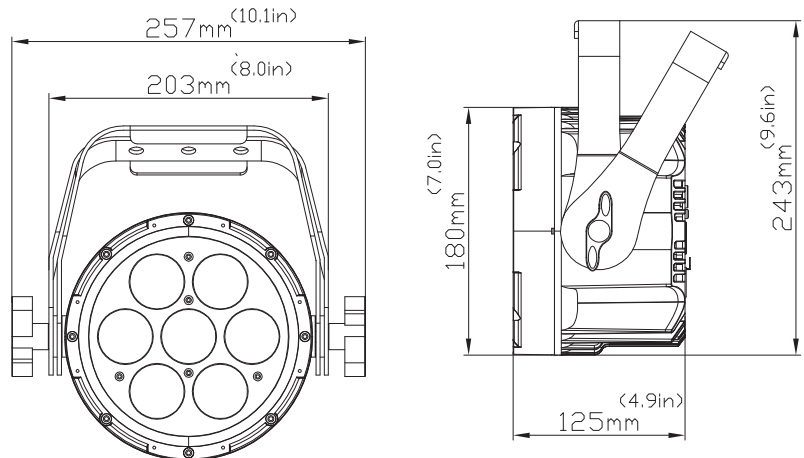

SIZE / WEIGHT

- Length: 10.1" (257mm)
- Width: 4.9" (125mm)
- Vertical Height: 9.6" (243mm)
- Weight: 7.4 lbs. (3.3 kg)

ELECTRICAL / THERMAL

- AC 110-250V - 50/60Hz
- 89W Max Power Consumption
- Power Linking: 12pcs @110V / 25pcs @240V
- 5°F to 113°F (-15°C to 45°C)

APPROVALS / RATINGS

INSTALLATION

- Rigging: Integrated Dual Yoke / Floor Stand
- Working Position: Any (360°)

INCLUDED ITEMS

- powerCON Power Cable

PHOTOMETRIC DATA

Distance	m		ft		m		ft		m		ft	
	1	3.3	2	6.6	3	9.8	4	13.1	5	16.4		
15° Beam Diameter	0.35	1.1	0.54	1.8	0.8	2.6	1.05	3.4	1.32	4.3		
25° Field Diameter	0.45	1.5	0.88	2.9	1.33	4.4	1.77	5.8	2.21	7.3		
	lux	fc	lux	fc	lux	fc	lux	fc	lux	fc		
RED LEDs	2,160	201	545	51	249	23	116	11	83	8		
GREEN LEDs	4,180	388	1,055	98	484	45	235	22	174	16		
BLUE LEDs	4,670	434	1,205	112	545	51	284	26	190	18		
WHITE LEDs	4,160	386	1,012	94	487	45	271	25	174	16		
AMBER LEDs	1,590	148	376	35	172	16	93	9	61	6		
UV LEDs	985	92	247	23	175	16	63	6	43	4		
FULL ON	12,850	1194	2,880	268	1,401	130	848	79	571	53		

DIMENSIONAL DIAGRAMS

OPTIONAL ACCESSORIES

ORDER CODE	ITEM
TRIGGER CLAMP	Heavy Duty Wrap Around Hook Style Clamp
SIXPAR100/GFH	Gel Frame and Holder Kit
SIXPAR/BD100	Barn Door (Gel Frame Holder Kit Required - Not Included)
LSF536	Light Shaping Filter 30° 20" x 24" Sheet
LSF537	Light Shaping Filter 20° 20" x 22" Sheet
LSF538	Light Shaping Filter 60° x 1° 20" x 24" Sheet
LSF559	Light Shaping Filter 10° 20" x 24" Sheet
EWDMXSYSTEM	Wireless DMX System (1 Transmitter, 1 Receiver)
EWDMXT	Wireless DMX Transmitter
EWDMXR	Wireless DMX Receiver
PLC3	3' (1m) PowerCON PRO Link Cable
AC3PDMX5PRO	5 ft. (1.5m) 3pin PRO DMX Cable
AC5PDMX5PRO	5 ft. (1.5m) 5pin PRO DMX Cable
	Additional Cable Lengths Available