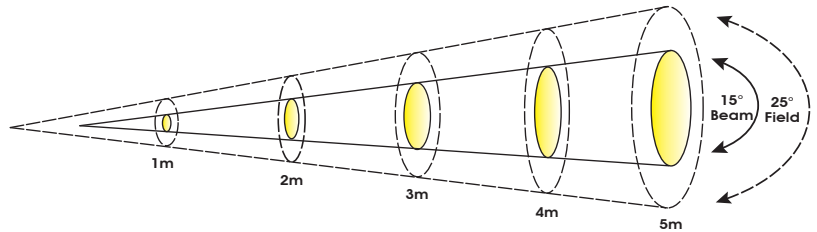

SOURCE

- (7) 12W 6-in-1 RGBAW+UV LEDs
- 100,000 Hour Average LED Life

PHOTOMETRIC DATA

- 12,850 LUX 1,194 FC @3.3' (1m) (15° Full ON)
- 2,880 LUX 268 FC @6.6' (2m) (15° Full ON)
- 1,401 LUX 130 FC @9.8' (3m) (15° Full ON)
- 848 LUX 79 FC @13.1' (4m) (15° Full ON)
- 571 LUX 54 FC @16.5' (5m) (15° Full ON)

SIZE / WEIGHT

- Length: 10.1" (257mm)
- Width: 4.9" (125mm)
- Vertical Height: 9.6" (243mm)
- Weight: 7.4 lbs. (3.3 kg)

ELECTRICAL / THERMAL

- AC 110-250V - 50/60Hz
- 89W Max Power Consumption
- Power Linking: 12pcs @110V / 25pcs @240V
- 5°F to 113°F (-15°C to 45°C)

APPROVALS / RATINGS

INSTALLATION

- Rigging: Integrated Dual Yoke / Floor Stand
- Working Position: Any (360°)

INCLUDED ITEMS

- powerCON Power Cable

PHOTOMETRIC DATA

Distance	m		ft		m		ft		m		ft	
	1	3.3	2	6.6	3	9.8	4	13.1	5	16.4		
15° Beam Diameter	0.35	1.1	0.54	1.8	0.8	2.6	1.05	3.4	1.32	4.3		
25° Field Diameter	0.45	1.5	0.88	2.9	1.33	4.4	1.77	5.8	2.21	7.3		
	lux	fc	lux	fc	lux	fc	lux	fc	lux	fc		
RED LEDs	2,160	201	545	51	249	23	116	11	83	8		
GREEN LEDs	4,180	388	1,055	98	484	45	235	22	174	16		
BLUE LEDs	4,670	434	1,205	112	545	51	284	26	190	18		
WHITE LEDs	4,160	386	1,012	94	487	45	271	25	174	16		
AMBER LEDs	1,590	148	376	35	172	16	93	9	61	6		
UV LEDs	985	92	247	23	175	16	63	6	43	4		
FULL ON	12,850	1194	2,880	268	1,401	130	848	79	571	53		