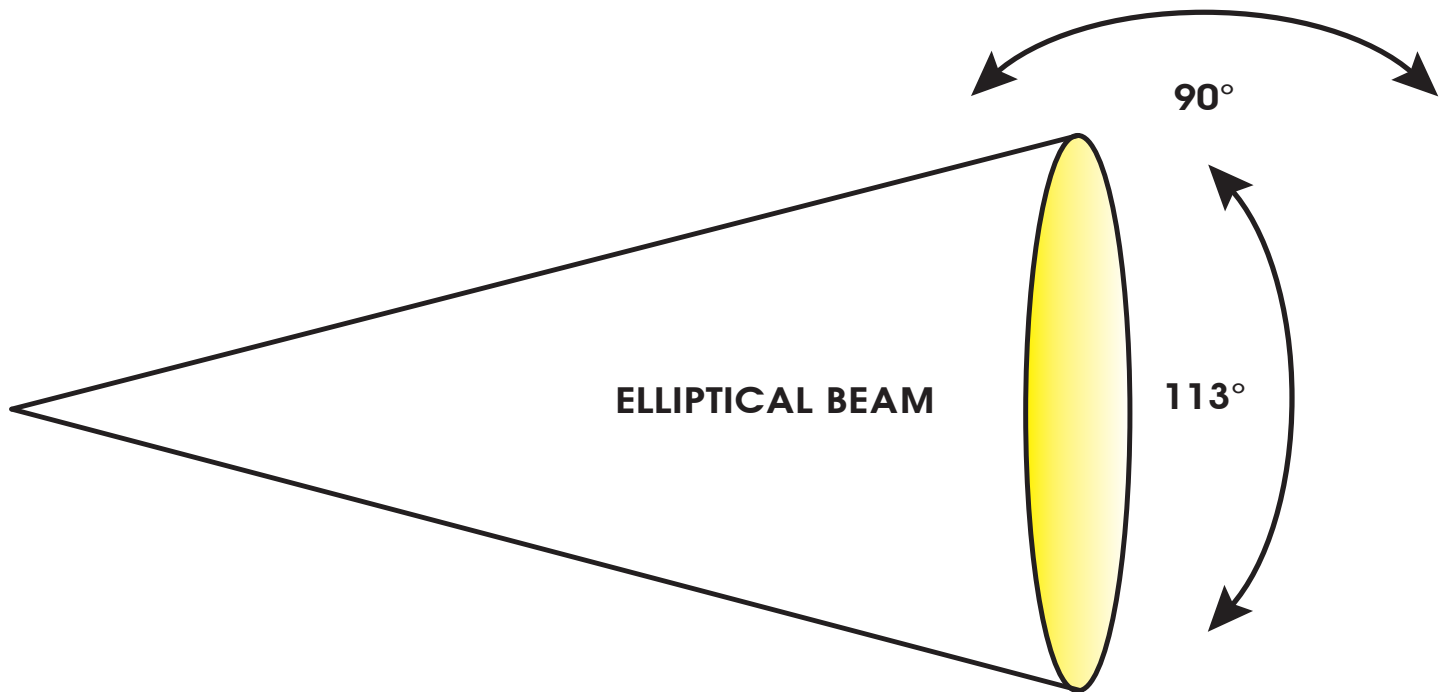

# TVL CYC RGBW™

SKU# TVL280

## Photometric Data

Specifications are subject to change without any prior written notice.

	2 m	6.6 ft	4 m	13.1 ft	6 m	19.7 ft	8 m	26.2 ft	10 m	32.8 ft
	lux	fc	lux	fc	lux	fc	lux	fc	lux	fc
RED LEDs	192	18	48	4	21	2	12	1	8	1
GREEN LEDs	303	28	76	7	34	3	19	2	12	1
BLUE LEDs	68	6	17	2	8	1	4	0	3	0
WHITE LEDs	382	35	95	9	42	4	24	2	15	1
FULL ON	884	82	221	21	98	9	55	5	35	3