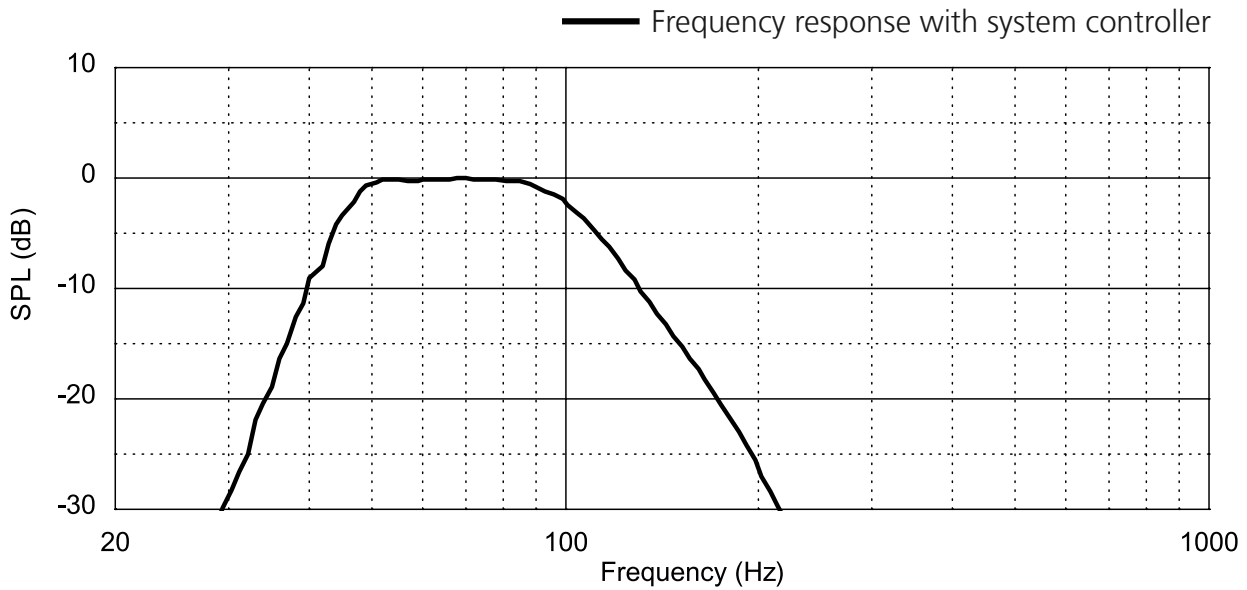

All measurements under free field conditions. Frequency patterns 1/6 octave averaged. Coverage and polar pattern 1/3 octave averaged. The manufacturer reserves the right to make product alterations to improve product quality without prior notice. Errors excepted.