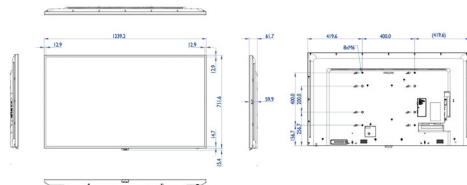

Dimensions

- Bezel width: 12.9 mm (T/L/R), 14.7 mm (B)
- Set dimensions (W x H x D): 1239.2 x 711.6 x 61.7 mm
- Set dimensions in inch (W x H x D): 48.79 x 28.02 x 2.43 inch
- Product weight: 15.96 kg
- Product weight (lb): 35.19 lb
- VESA Mount: 400 x 400 mm, 200 x 400 mm, M6 x 8

Operating conditions

- Altitude: 0 ~ 3000 m
- Temperature range (operation): 0 ~ 40 °C
- Temperature range (storage): -20 ~ 60 °C
- Relative humidity: 20 ~ 80 %
- MTBF: 50,000 hour(s)

Power

- Mains power: 100 ~ 240 VAC, 50 ~ 60 Hz
- Consumption (On mode): TBD
- Standby power consumption: <0.5 W
- Power Saving Features: Smart Power

Sound

- Built-in speakers: 2 x 10 W RMS

Accessories

- Included accessories: AC Power Cord, RS232

- cable, Quick start guide, Batteries for remote control, Remote Control
- Optional accessories: Tabletop stand

Multimedia Applications

- USB Playback Video: 3GP, 3GPP, ASF, AVI, FLV, MKV, MOV, MP4, MPEG, MPG, TP, TRP, TS, VOB, WEBM, WMV
- USB Playback Picture: BMP, JPEG, JPG, PNG
- USB Playback Audio: AAC, M4A, MP3, WMA

Miscellaneous

- Warranty: 3-year warranty
- On-Screen Display Languages: Arabic, Simplified Chinese, Traditional Chinese, English, French, German, Italian, Polish, Russian, Spanish, Turkish, Japanese
- Regulatory approvals: CE, UL/cUL, CB, GOST, C-Tick, FCC, Class B, BSMI, CCC, CECP, EPEAT

Internal Player

- CPU: Quad Core Full HD
- Storage: 8 GB eMMC

Issue date 2017-11-24

Version: 1.0.1

12 NC: 8670 001 42314
EAN: 87 12581 74364 2

© 2017 Koninklijke Philips N.V.
All Rights reserved.

Specifications are subject to change without notice.
Trademarks are the property of Koninklijke Philips N.V.
or their respective owners.

www.philips.com