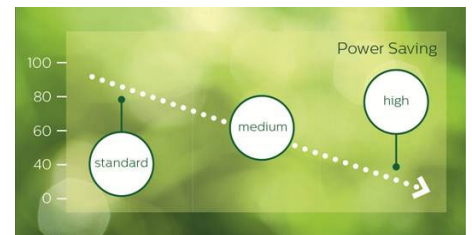

SmartPower

The backlight intensity can be controlled and pre-set by the system to reduce the power consumption by up to 50%, which saves substantially on energy costs.

Specifications

Picture/Display

- Diagonal screen size: 54.6 inch / 138.7 cm
- Panel resolution: 3840 x 2160
- Optimum resolution: 3840 x 2160 @ 60 Hz
- Brightness: 350 cd/m²
- Contrast ratio (typical): 4000:1
- Dynamic contrast ratio: 500,000:1
- Response time (typical): 8 ms
- Aspect ratio: 16:9
- Viewing Angle (H / V): 178 / 178 degree
- Pixel pitch: 0.315 x 0.315 mm
- Display colours: 1.07 Billion
- Picture enhancement: 3/2 - 2/2 motion pull down, 3D Combfiler, Motion compens. deinterlacing, Progressive scan, 3D MA deinterlacing, Dynamic contrast enhancement, Colour Enhancement, Colour Temperature Adjustment, De-interlacer, Noise Reduction, Smart Picture
- Panel technology: VA