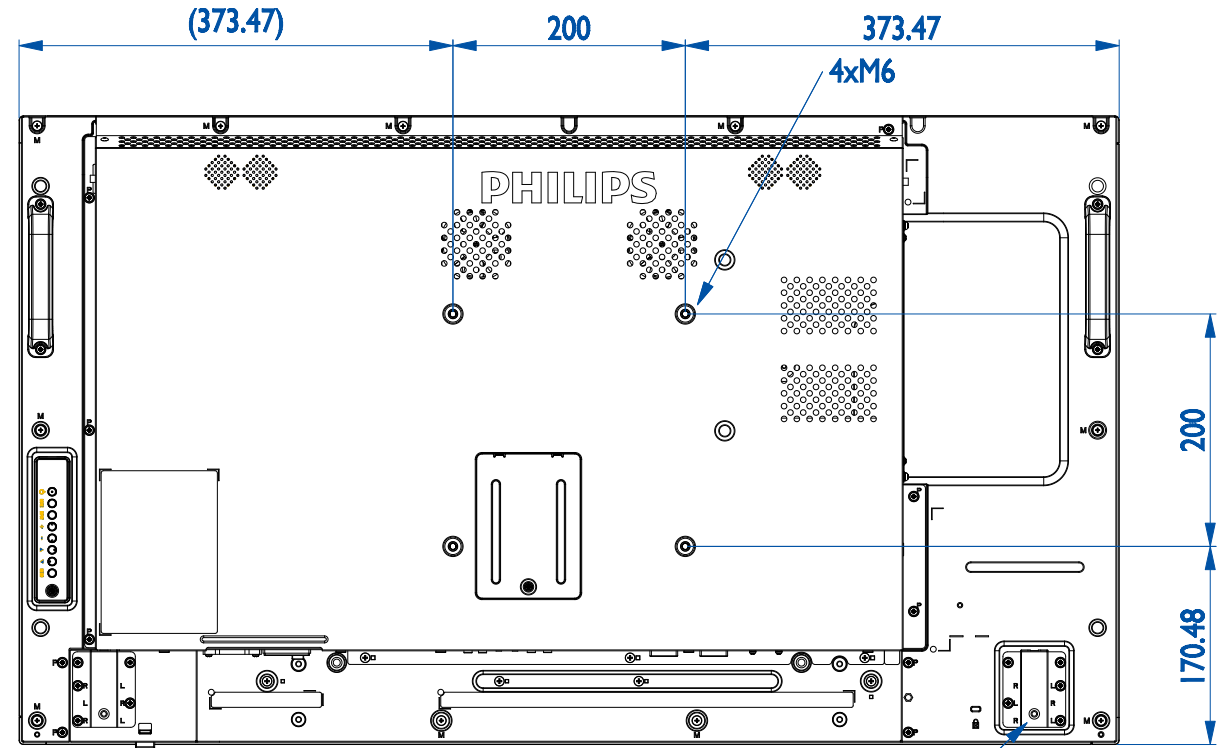

Philips 42BD5055P/42BDL5057P

Version: 1.1B

Release Date: 2017/06/01

For BM04642 Stand, M4xL40 Screw