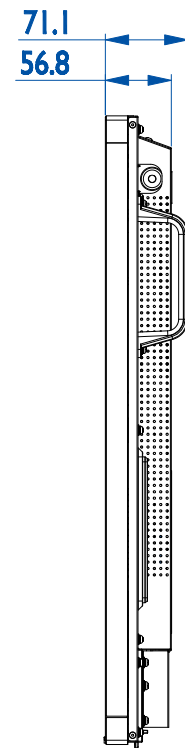

Philips 42BD5055P/42BDL5057P

Version: 1.1B

Release Date: 2017/06/01

For BM04642 Stand, M4xL40 Screw