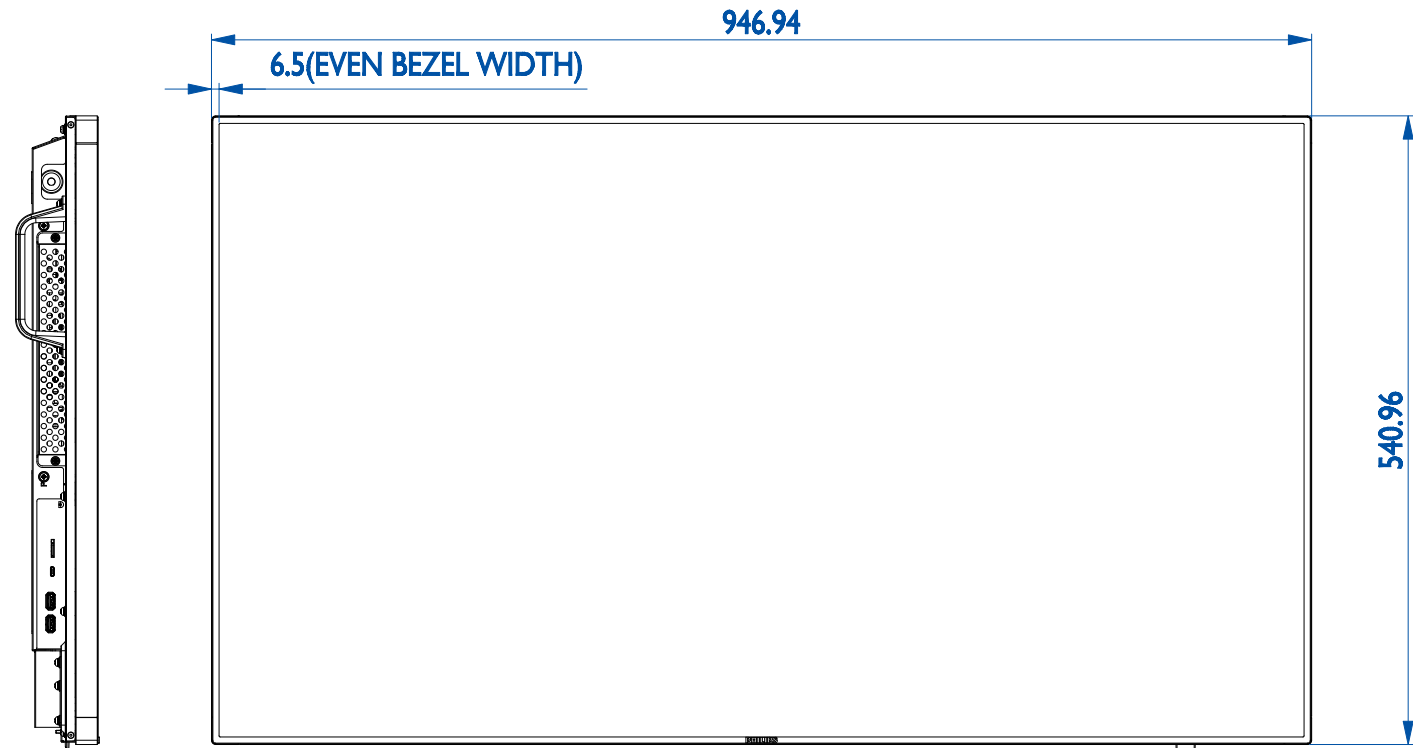

Philips 42BD5055P/42BDL5057P

Version: 1.1B

Release Date: 2017/06/01

For BM04642 Stand, M4xL40 Screw