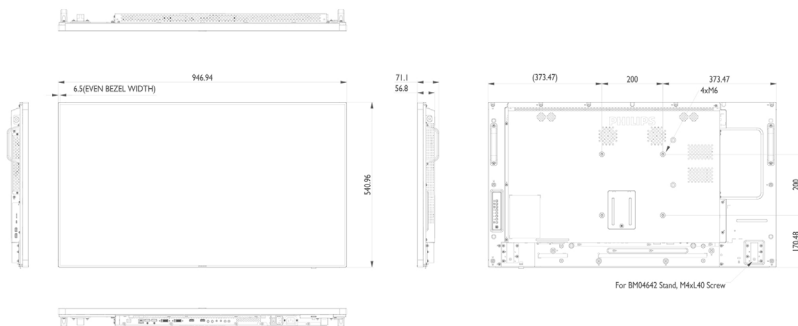

Operating conditions

- Temperature range (operation): 0 ~ 40 °C
- Temperature range (storage): -20 ~ 60 °C
- Relative humidity: 20 ~ 80(operation), 5 - 95(storage) %
- Altitude: 0 ~ 3000 m
- MTBF: 60,000 hour(s)

Sound

- Built-in speakers: 2 x 10 W RMS

Accessories

- Included accessories: Remote Control, Batteries for remote control, Quick start guide, RS232 cable, AC Power Cord, Edge alignment pins, Edge alignment plates
- Optional accessories: ColourCalibrationKit (CCK4601)

- Included Accessories: Logo guide, Philips logo, RS232 daisy-chain cable, Thumb Screw
- Stand: BM04642/00

Multimedia Applications

- USB Playback Audio: AAC, AIF, AIFF, M4A, MP3, WAV, WMA, ASF, LPCM, M3U, MP4
- USB Playback Picture: BMP, GIF, JPEG, JPG, PDF
- USB Playback Video: M2TS, M4V, MK3D, MKV, MP4, MPEG, MPG, MTS, TS, TTS, VOB, WMV

Miscellaneous

- On-Screen Display Languages: English, French, German, Spanish, Polish, Turkish, Russian, Italian, Simplified Chinese, Traditional Chinese, Arabic, Japanese, Danish, Dutch, Finnish, Norwegian, Portuguese, Swedish
- Regulatory approvals: EnergyStar 7.0, CE, FCC, Class B, CCC, BSMI, CB, PSE, VCCI, CECP, EAC, PSB, UL
- Warranty: 3-year warranty

Internal Player

- CPU: Octacore Cortex A53 1.5 GHz
- GPU: PowerVR SGX6110
- Memory: 2 GB DDR3
- Storage: 16 GB EMMC

Issue date 2017-11-24

Version: 3.0.1

12 NC: 8670 001 41445
EAN: 87 12581 74212 6

© 2017 Koninklijke Philips N.V.
All Rights reserved.

Specifications are subject to change without notice.
Trademarks are the property of Koninklijke Philips N.V.
or their respective owners.

www.philips.com