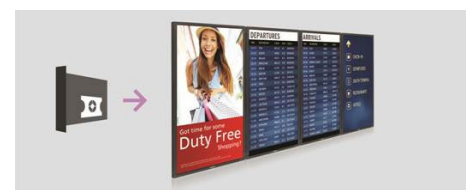

OPS Insert

Turn your display into an all-in-one digital signage solution and create a display network that is connected, intelligent and secure. Open Pluggable Specification (OPS) is an industry-standard slot into which you can add an OPS-standardised media player. This cable-free solution gives you the ability to install, use or maintain your hardware whenever you need to.