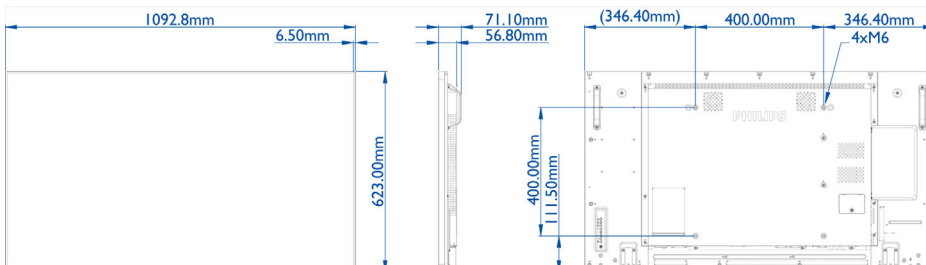

Operating conditions

- Temperature range (operation): 0 ~ 40 °C
- Temperature range (storage): -20 ~ 60 °C
- Relative humidity: 20 ~ 80(operation), 5 - 95(storage) %
- Altitude: 0 ~ 3000 m
- MTBF: 60,000 hour(s)

Sound

- Built-in speakers: 2 x 10 W RMS

Accessories

- Included accessories: Remote Control, Batteries for remote control, Quick start guide, RS232 cable, AC Power Cord, Edge alignment pins, Edge alignment plates
- Optional accessories: ColourCalibrationKit (CCK4601)
- Included Accessories: Logo guide, Philips logo, RS232 daisy-chain cable, Thumb Screw
- Stand: BM04642/00

Multimedia Applications

- USB Playback Audio: AAC, AIF, AIFF, M4A, MP3, WAV, WMA, ASF, LPCM, M3U, MP4
- USB Playback Picture: BMP, GIF, JPEG, JPG, PDF
- USB Playback Video: M2TS, M4V, MK3D, MKV, MP4, MPEG, MPG, MTS, TS, TTS, VOB, WMV

Miscellaneous

- On-Screen Display Languages: English, French, German, Spanish, Polish, Turkish, Russian, Italian, Simplified Chinese, Traditional Chinese, Arabic, Japanese, Danish, Dutch, Finnish, Norwegian, Portuguese, Swedish
- Regulatory approvals: EnergyStar 7.0, CE, FCC, Class B, CCC, BSMI, CB, PSE, VCCI, CECP, EAC, PSB, UL
- Warranty: 3-year warranty

Internal Player

- CPU: Octacore Cortex A53 1.5 GHz
- GPU: PowerVR SGX6110
- Memory: 2 GB DDR3
- Storage: 16 GB EMMC

Issue date 2017-12-03

Version: 3.0.1

12 NC: 8670 001 41453
EAN: 87 12581 74218 8

© 2017 Koninklijke Philips N.V.
All Rights reserved.

Specifications are subject to change without notice.
Trademarks are the property of Koninklijke Philips N.V.
or their respective owners.

www.philips.com