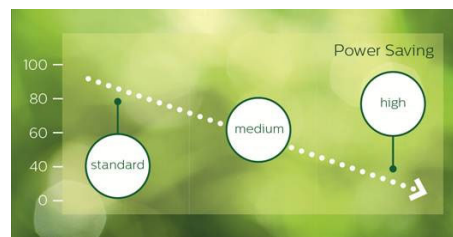

SmartPower

The backlight intensity can be controlled and pre-set by the system to reduce the power consumption by up to 50%, which saves substantially on energy costs.