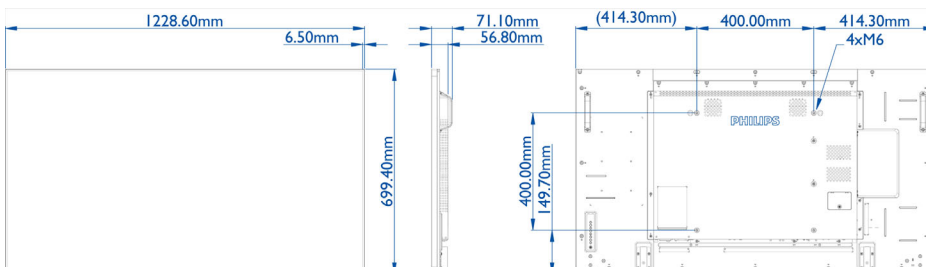

Operating conditions

- Temperature range (operation): 0 ~ 40 °C
- Temperature range (storage): -20 ~ 60 °C
- Relative humidity: 20 ~ 80(operation), 5 - 95(storage) %
- Altitude: 0 ~ 3000 m
- MTBF: 60,000 hour(s)

Sound

- Built-in speakers: 2 x 10 W RMS

Accessories

- Included accessories: Remote Control, Batteries for remote control, Quick start guide, RS232 cable, AC Power Cord, Edge alignment pins, Edge alignment plates
- Optional accessories: ColourCalibrationKit (CCK4601)
- Included Accessories: Logo guide, Philips logo, RS232 daisy-chain cable, Thumb Screw
- Stand: BM04642/00

Multimedia Applications

- USB Playback Audio: AAC, AIF, AIFF, M4A, MP3, WAV, WMA, ASF, LPCM, M3U, MP4
- USB Playback Picture: BMP, GIF, JPEG, JPG, PDF
- USB Playback Video: M2TS, M4V, MK3D, MKV, MP4, MPEG, MPG, MTS, TS, TTS, VOB, WMV

Miscellaneous

- On-Screen Display Languages: English, French, German, Spanish, Polish, Turkish, Russian, Italian, Simplified Chinese, Traditional Chinese, Arabic, Japanese, Danish, Dutch, Finnish, Norwegian, Portuguese, Swedish
- Regulatory approvals: EnergyStar 7.0, CE, FCC, Class B, CCC, BSMI, CB, PSE, VCCI, CECP, EAC, PSB, UL
- Warranty: 3-year warranty

Internal Player

- CPU: Octacore Cortex A53 1.5 GHz
- GPU: PowerVR SGX6110
- Memory: 2 GB DDR3
- Storage: 16 GB EMMC

Issue date 2017-12-03

Version: 3.0.1

12 NC: 8670 001 41461
EAN: 87 12581 74224 9

© 2017 Koninklijke Philips N.V.
All Rights reserved.

Specifications are subject to change without notice.
Trademarks are the property of Koninklijke Philips N.V.
or their respective owners.

www.philips.com