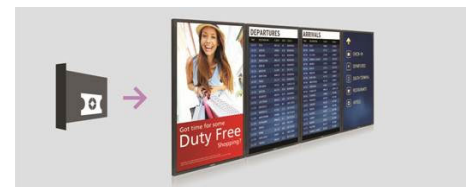

55BDL5055P/00

Create or control your settings with CMND & Control. It's all possible with CMND.

CMND and Control

With CMND & Control, easily manage multiple displays in a central location. With real time display monitoring, setting and software updates from a remote location, and the ability to customise and configure multiple displays at once, such as video wall or menu board displays, controlling your suite of displays has never been easier.

OPS Insert

Turn your display into an all-in-one digital signage solution and create a display network that is connected, intelligent and secure. Open Pluggable Specification (OPS) is an industry-standard slot into which you can add an OPS-standardised media player. This cable-free solution gives you the ability to install, use or maintain your hardware whenever you need to.