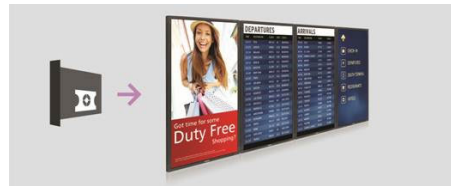

OPS Insert

Turn your display into an all-in-one digital signage solution and create a display network that is connected, intelligent and secure. Open Pluggable Specification (OPS) is an industry-standard slot into which you can add an OPS-standardised media player. This cable-free solution gives you the ability to install, use or maintain your hardware whenever you need to.

75BDL3003H/00