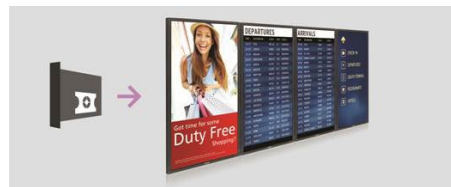

OPS Insert

Turn your display into an all-in-one digital signage solution and create a display network that is connected, intelligent and secure. Open Pluggable Specification (OPS) is an industry-standard slot into which you can add an OPS-standardised media player. This cable-free solution gives you the ability to install, use or maintain your hardware whenever you need to.