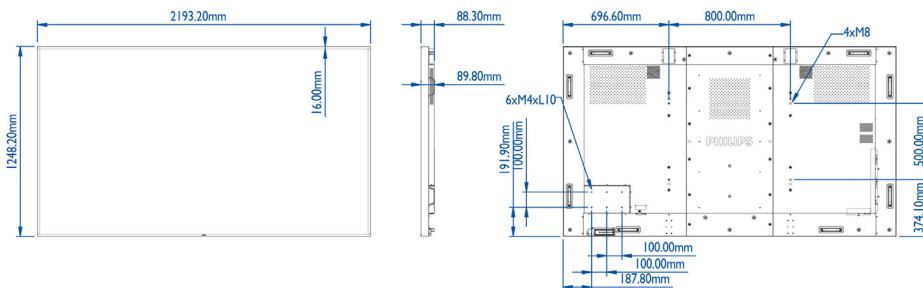

- Set dimensions (W x H x D): 2193.20 x 1248.20 x 89.8 mm
- Bezel width: 16.0 mm
- Product weight: 91.4 kg
- VESA Mount: 800 x 500 mm, M8
- Smart Insert mount: 100 x 200 mm, M4

Convenience

- Placement: Landscape, Portrait
- Network controllable: RS232, HDMI (One Wire),

LAN (RJ45)

- Signal Loop Through: RS232, DisplayPort
- Energy-saving functions: Smart Power
- Remote control signal: Lockable
- Keyboard control: Hidden, Lockable
- Ease of installation: Smart Insert
- Other convenience: Carrying handles
- Screen-saving functions: Pixel Shift, Low Brightness

Power

- Mains power: 100 ~ 240 VAC, 50 ~ 60 Hz
- Consumption (Typical): 500 W
- Standby power consumption: <0.5 W

Sound

- Built-in speakers: 2 x 10 W RMS

Operating conditions

- Temperature range (operation): 5 ~ 40 °C
- Temperature range (storage): -20 ~ 60 °C
- Relative humidity: 20 ~ 80 %
- MTBF: 50,000 hour(s)

Accessories

- Included accessories: AC Power Cord, Batteries for remote control, Quick start guide, Remote Control, User manual on CD-ROM, RS232 cable, HDMI cable
- Optional accessories: ColourCalibrationKit (CCK4601), Edge finishing kit, HDBaseT OPS Receiver (CRD25)

Miscellaneous

- On-Screen Display Languages: English, French, German, Italian, Polish, Russian, Spanish, Turkish, Simplified Chinese, Traditional Chinese, Arabic, Japanese
- Regulatory approvals: CE, UL/cUL, CCC, C-Tick, RoHS, GOST, FCC, Class A
- Warranty: 3-year warranty

Issue date 2016-06-14

Version: 4.0.1

12 NC: 8670 001 20932
EAN: 87 12581 72938 7

© 2016 Koninklijke Philips N.V.
All Rights reserved.

Specifications are subject to change without notice.
Trademarks are the property of Koninklijke Philips N.V.
or their respective owners.

www.philips.com