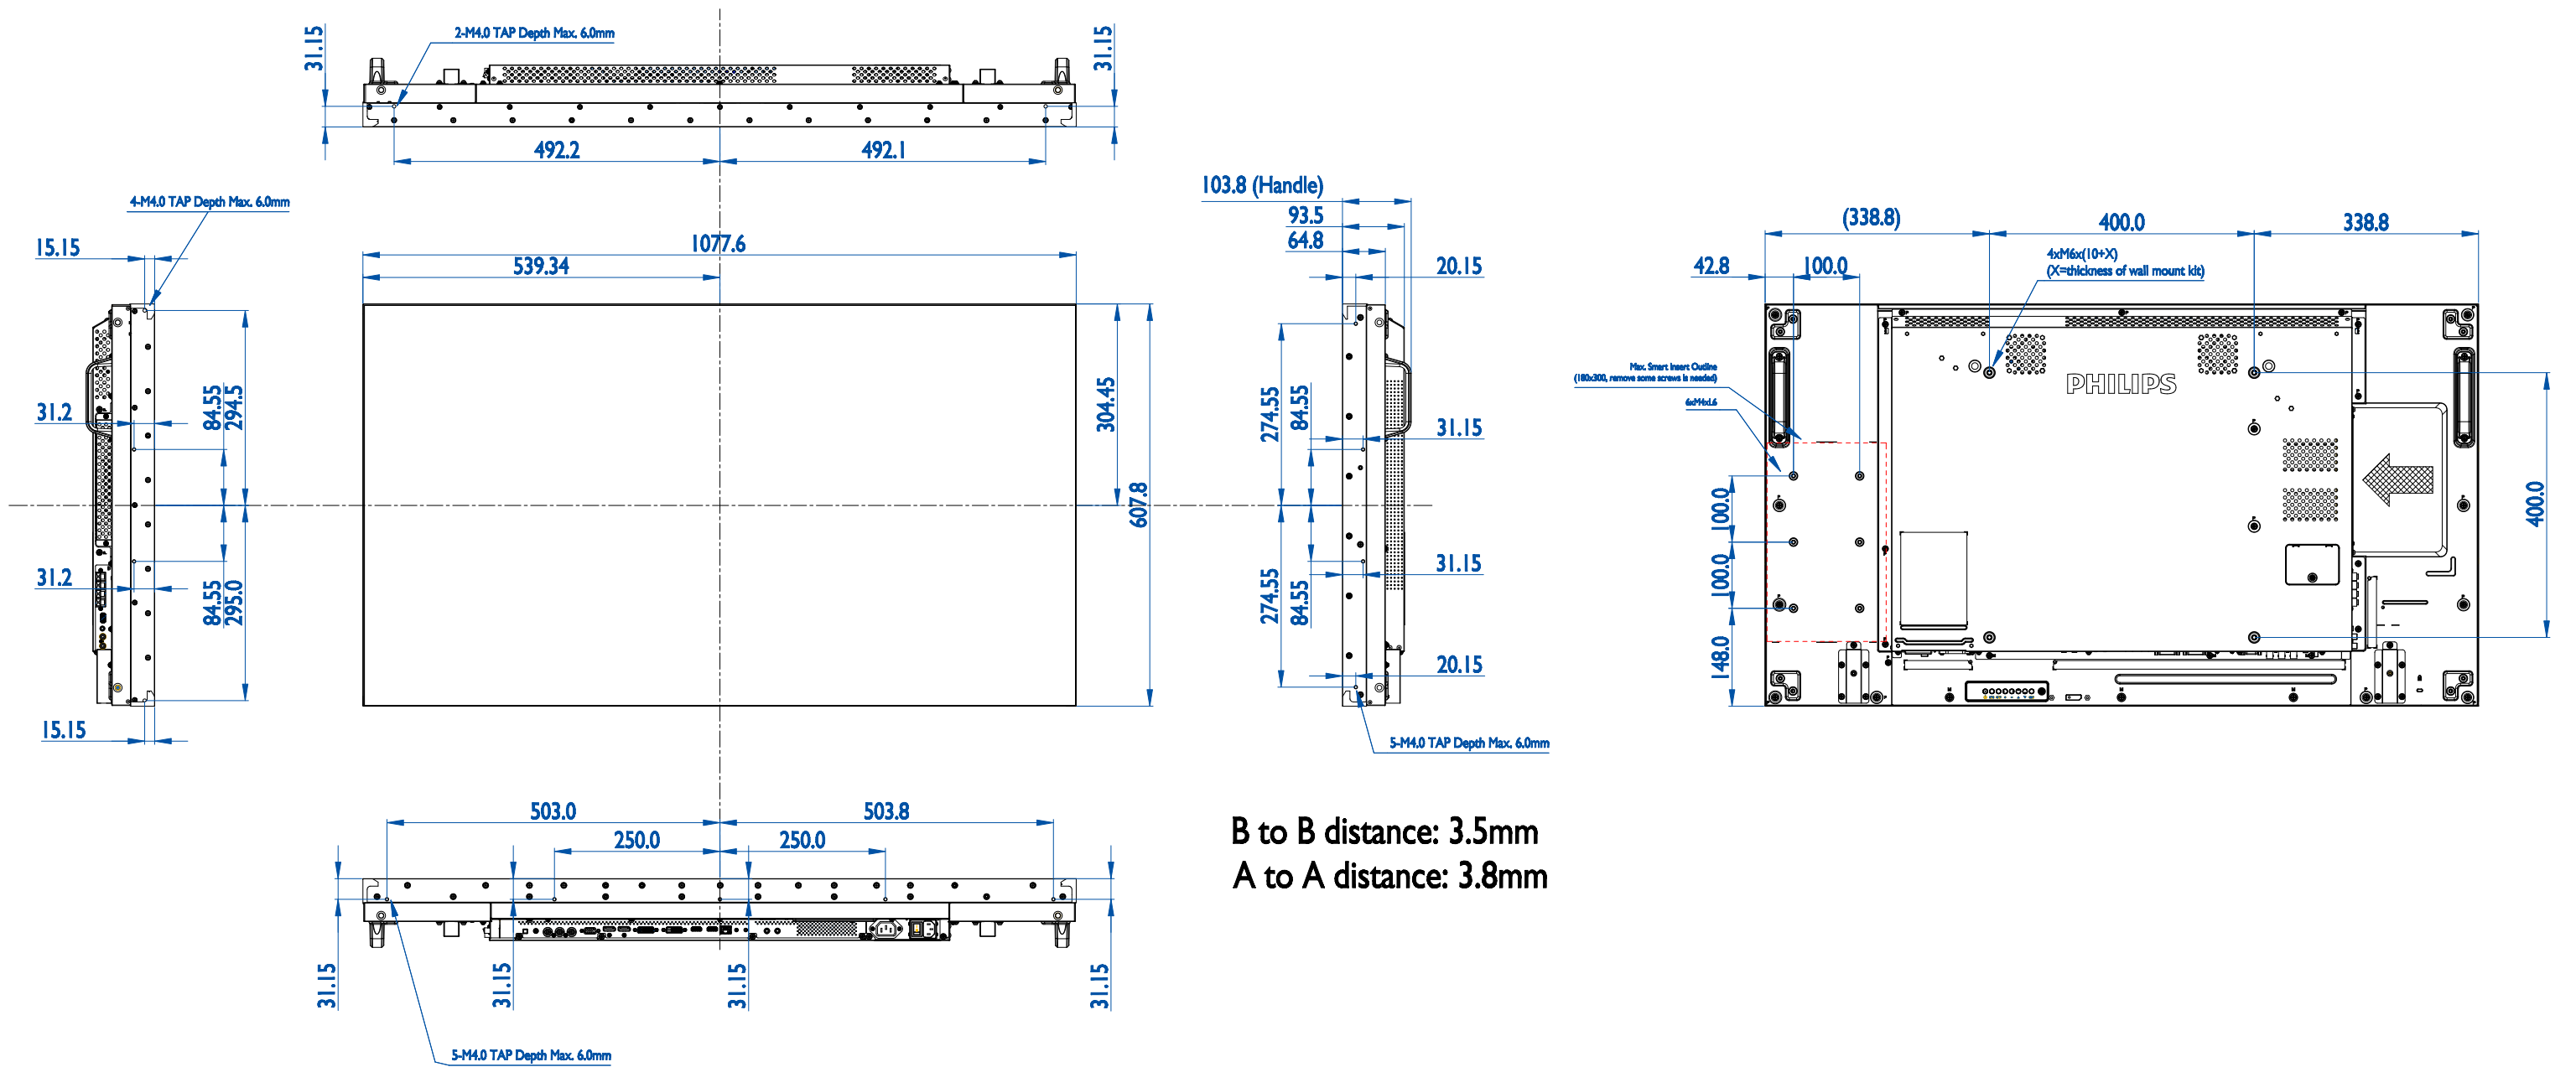

# Philips BDL4988XL/XC

Version: 1.1

Release Date: 2017/02/07

B to B distance: 3.5mm  
A to A distance: 3.8mm