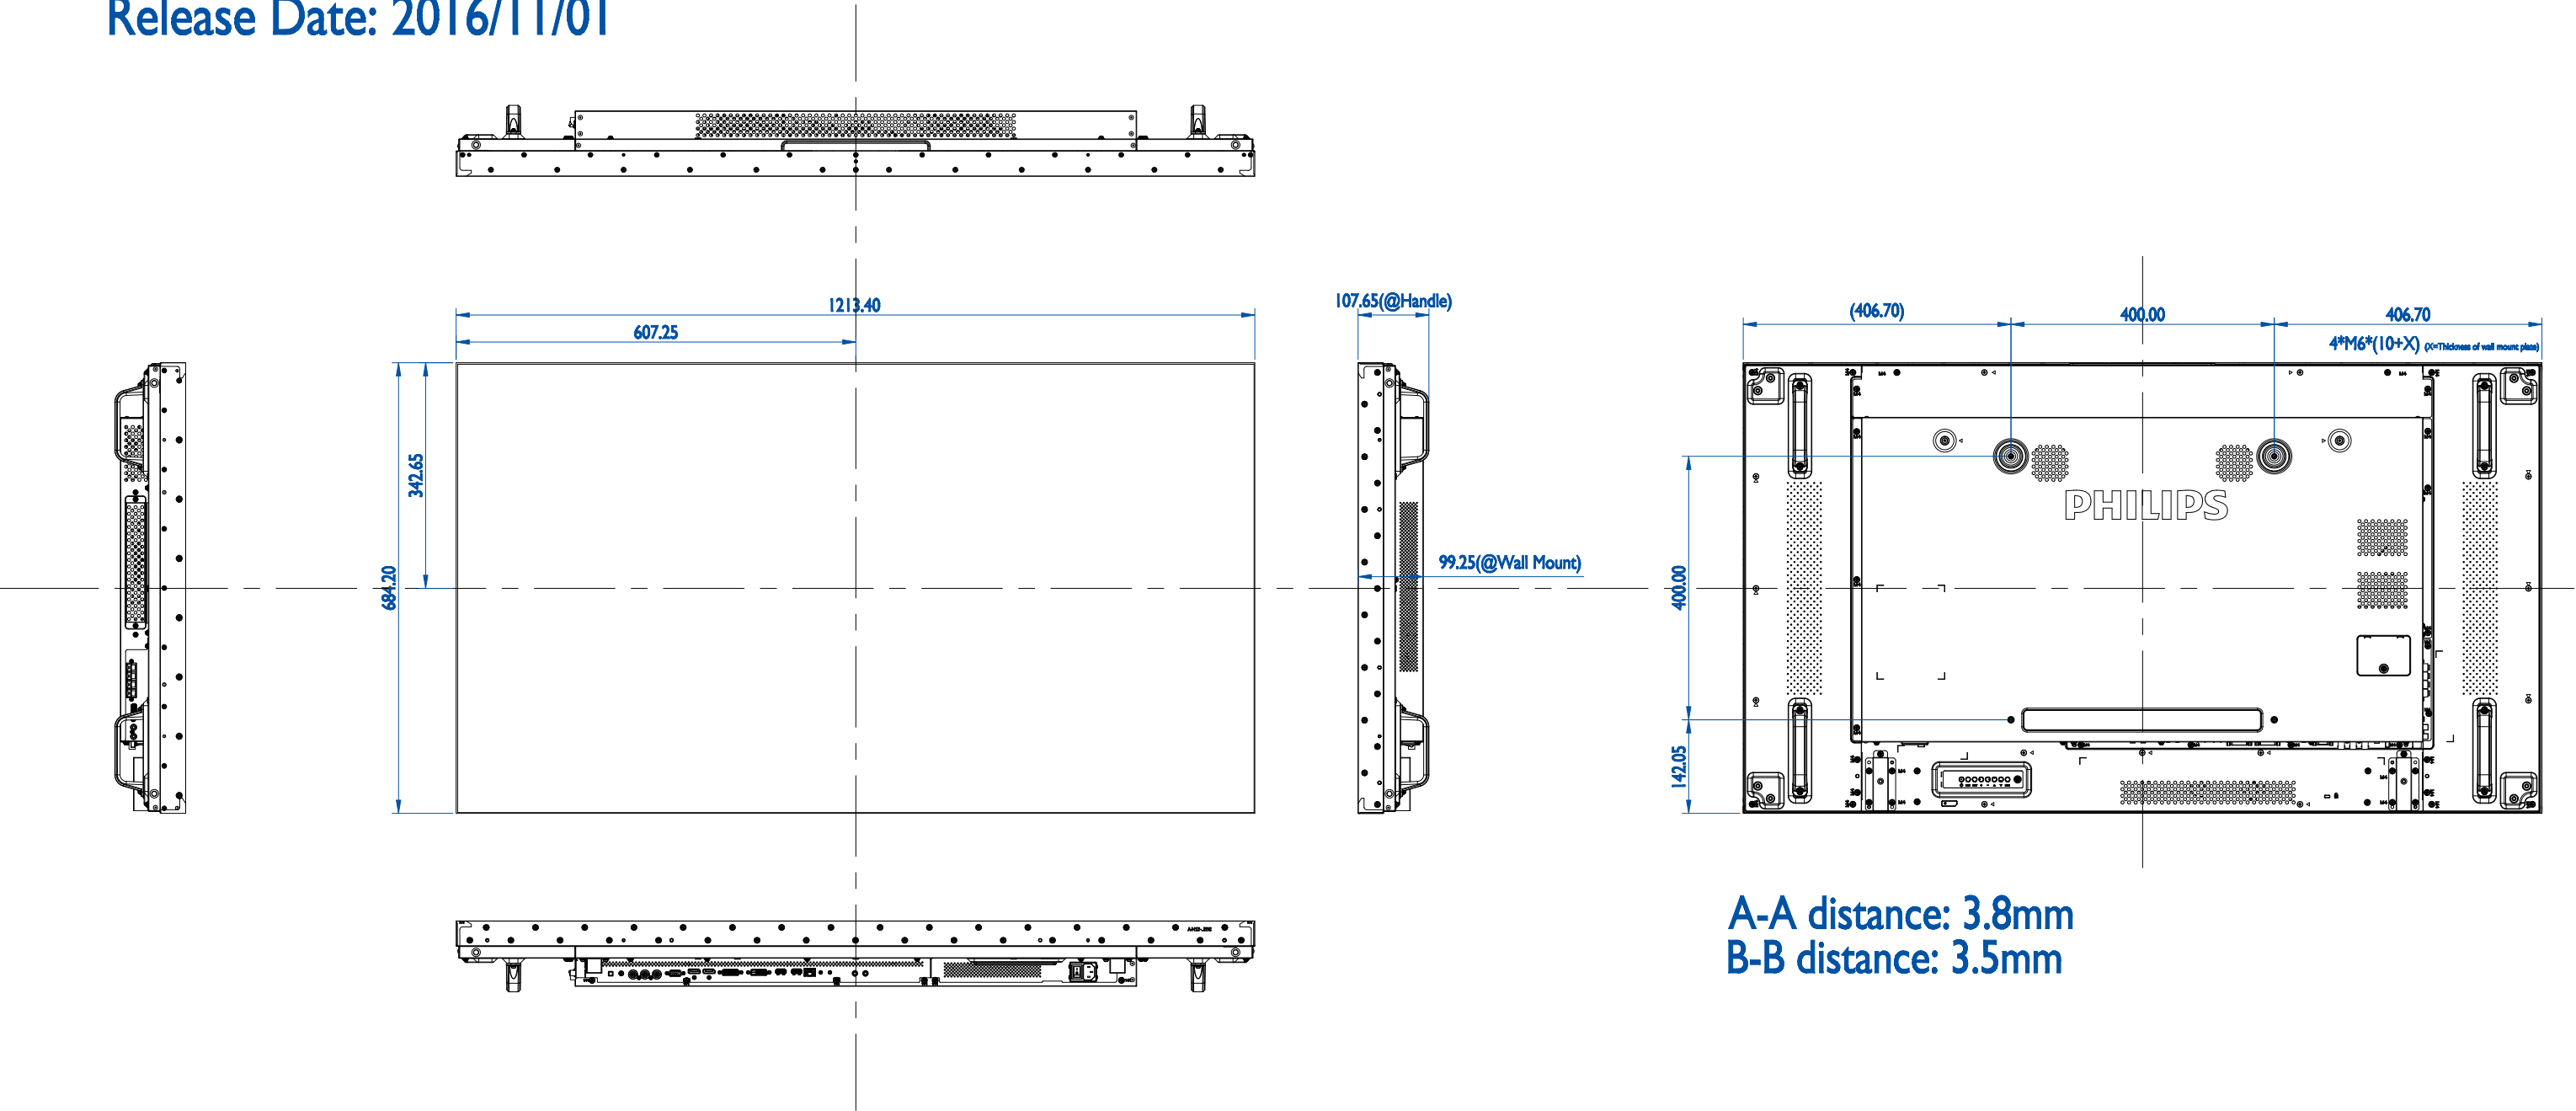

Philips BDL5588XC

Version: 1.0

Release Date: 2016/11/01

A-A distance: 3.8mm
B-B distance: 3.5mm