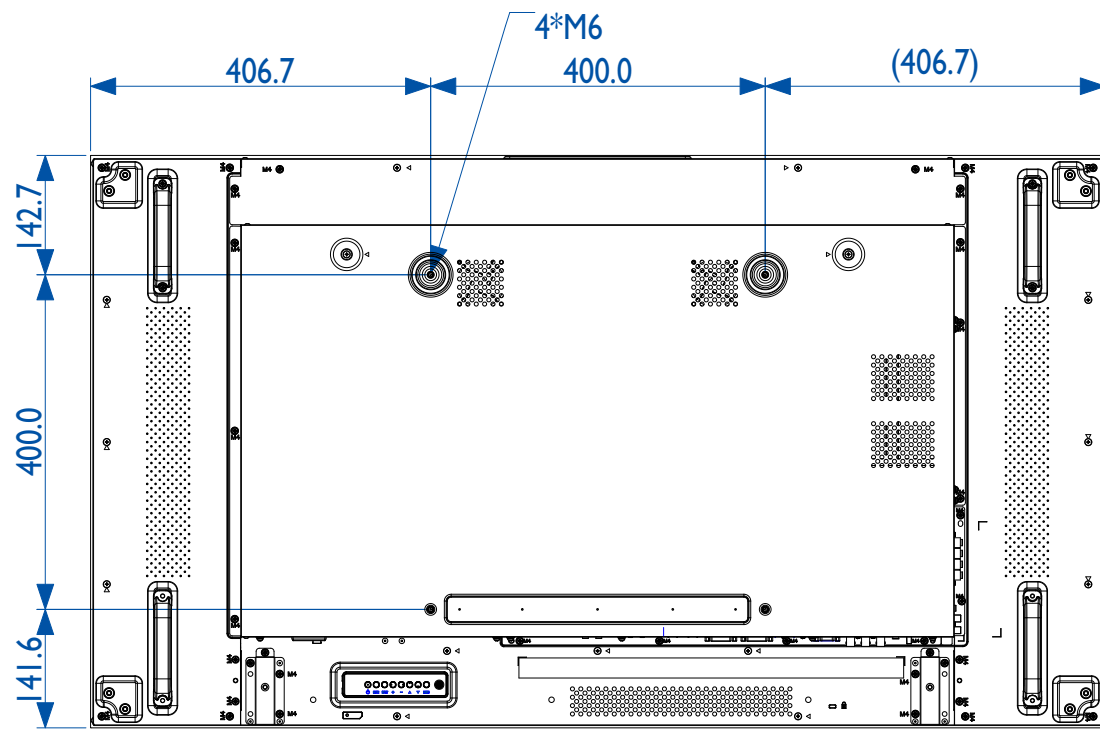

Philips BDL5588XL /00, BDL5588XH /00

Version: 1.1

Release Date: 2014/07/30

A - A distance: 3.8mm
B - B distance: 3.5mm