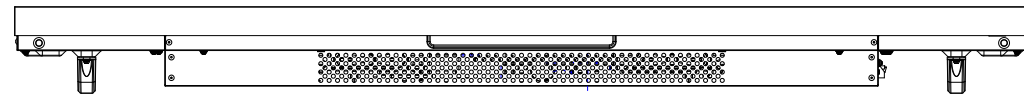

Philips BDL5588XL /00, BDL5588XH /00

Version: 1.1

Release Date: 2014/07/30

A - A distance: 3.8mm
B - B distance: 3.5mm