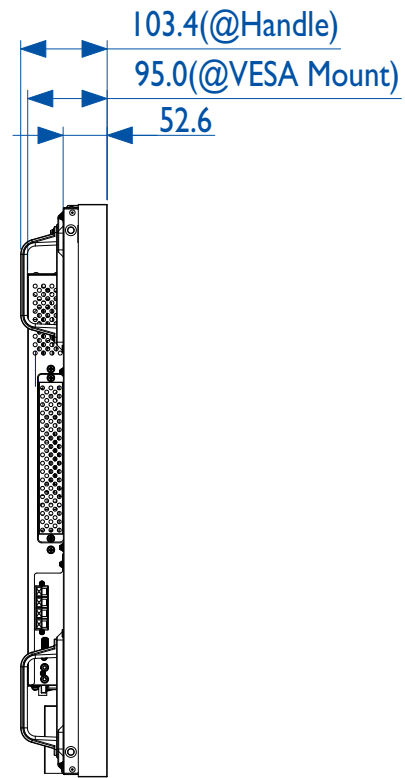

Philips BDL5588XL /00, BDL5588XH /00

Version: 1.1

Release Date: 2014/07/30

A - A distance: 3.8mm
B - B distance: 3.5mm