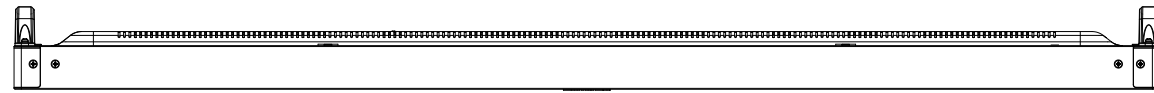

Philips 55BDL4051T

Version: 1.0

Release Date: 2016/04/15

91.4
64.0
48.4